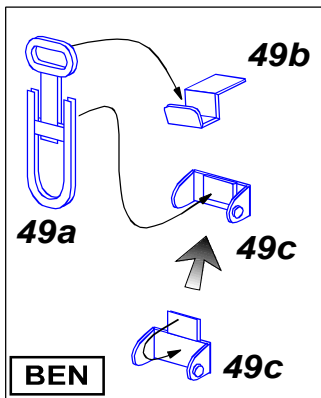

Panther version Ausf. D Early