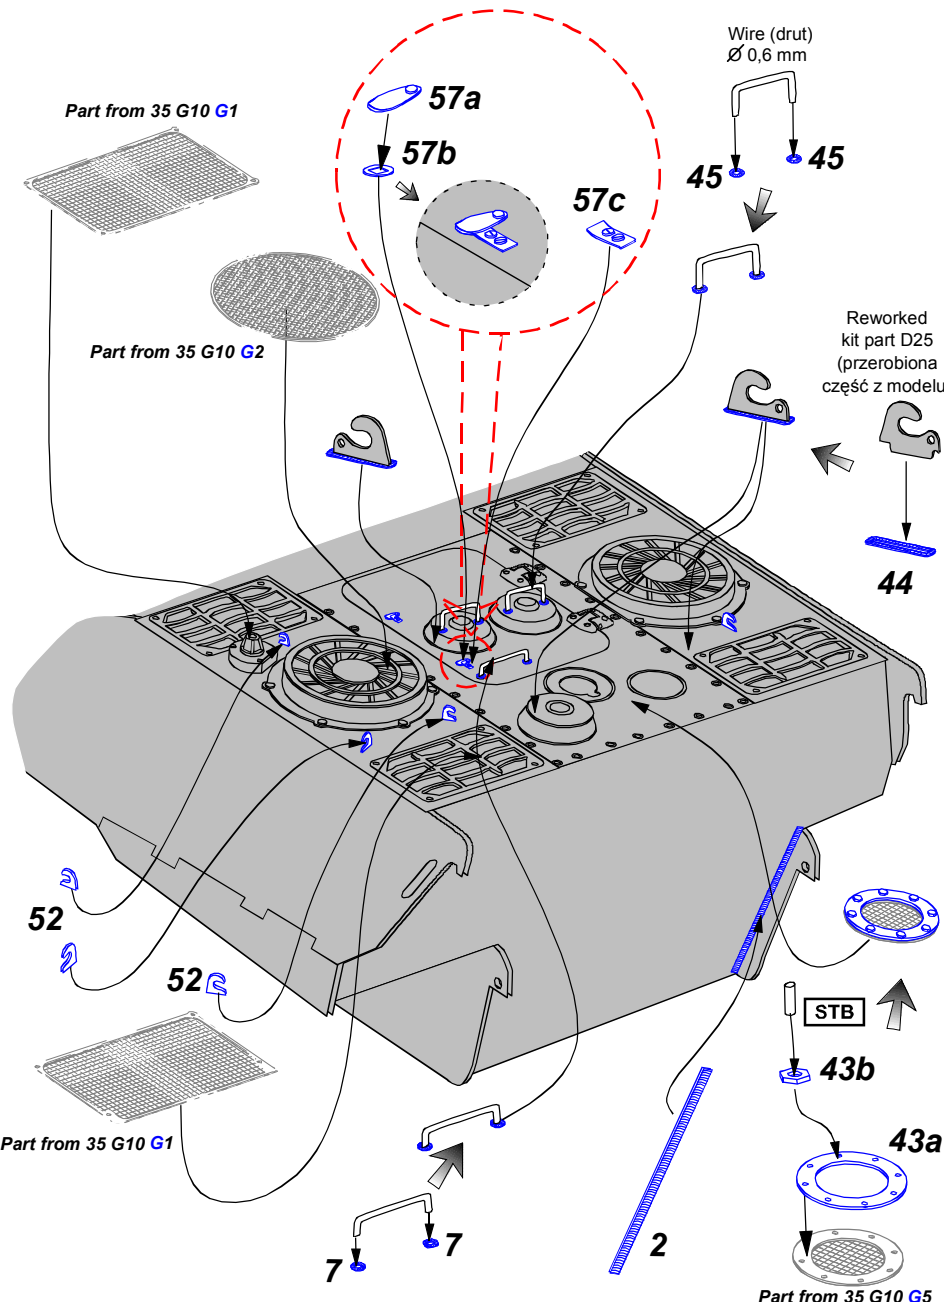

Reworked kit part E21

Kit part 16

18a

18b

7

24

BEN

Part from model set

TUB 25

STB

Part from 35 G10 G1

Part from 35 G10 G2

Part from 35 G10 G1

Wire (drut) Ø 0,6 mm

Reworked kit part D25 (przerobiona część z modelu)

Part from 35 G10 G5