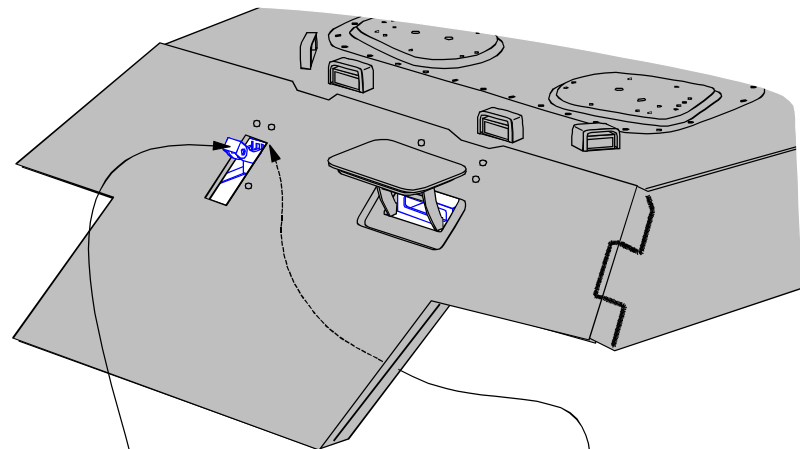

GERMAN MEDIUM TANK
Pz.Kpfw. V, Ausf.D
(Sd.Kfz. 181)
Panther D

Niemiecki średni czołg Panther D

1/35 scale update for Dragon model

ABER®

35 211

WWW.ABER.NET.PL

Made in Poland © 2006

WARNING
Any unauthorized copying, producing and reproducing of ABER company products, or any part thereof, is strictly prohibited and any such action establishes liability for a civil action and may give rise to criminal prosecution.

Please note that, for purpose of improvement ABER sets designs are subjects to change without notice.
Proszę mieć na uwadze fakt, że zestawy ABER mogą ulec zmianie ze względu na ulepszenia, bez powiadomienia.

We advise that better method to join metal to metal is soldering. Use ABER soldering solution AF20 (doradzamy łączenie części metalowych za pomocą lutowania. Zastosuj nasz topnik AF20)

OSTRZEŻENIE

Jakiegolwiek kopiowanie, produkowanie i reprodukcja wyrobów firmy ABER bez zezwolenia, w całości lub części jest surowo zabronione. Powyższe działania powodują powstanie odpowiedzialności cywilnej oraz mogą spowodować wszczęcie postępowania karnego.

SEPARATELY SOLD:

- 35 A91 Rear boxes for Panther tanks & Jagdpanter
- 35 A107 Side skirts for Sd.Kfz. 171 Panther Ausf.D & Ausf.A
- 35 A110 Front fenders for Panther Ausf.A/D
- 35 G10 PzKpfw V Ausf.A/D "Panther" (Sd.Kfz.181) GRILLES
- 35 L-04 German 7,5 cm gun barrel with muzzle brake for Panther Ausf.D/A
- 35 R-23 Cleaning rod and spare aerial stowage for german Panther & Jagdpanther