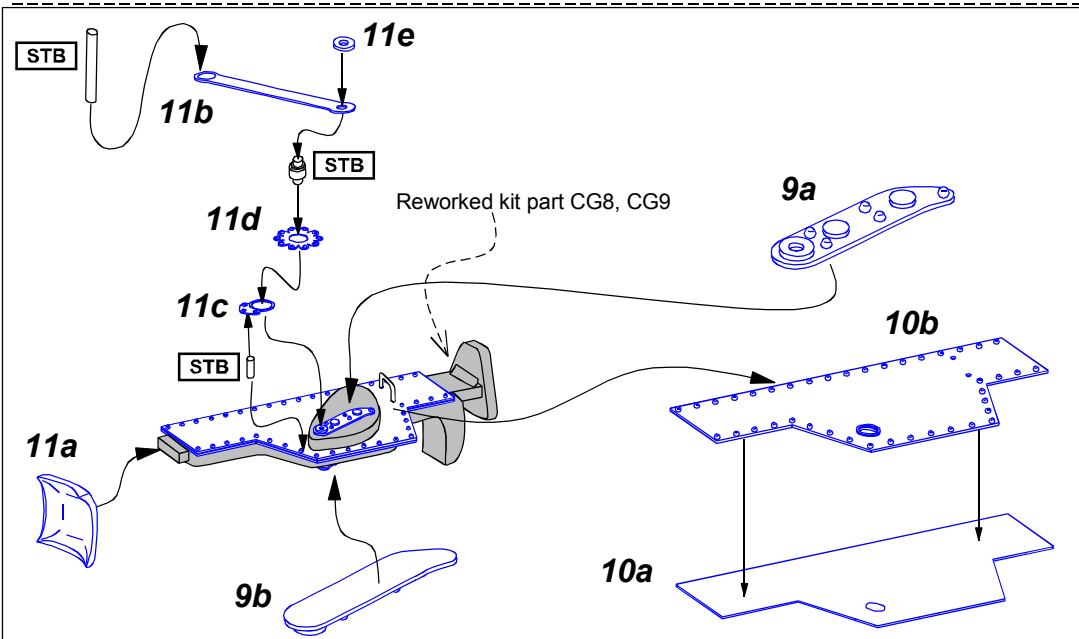

Panther version Ausf. D Early