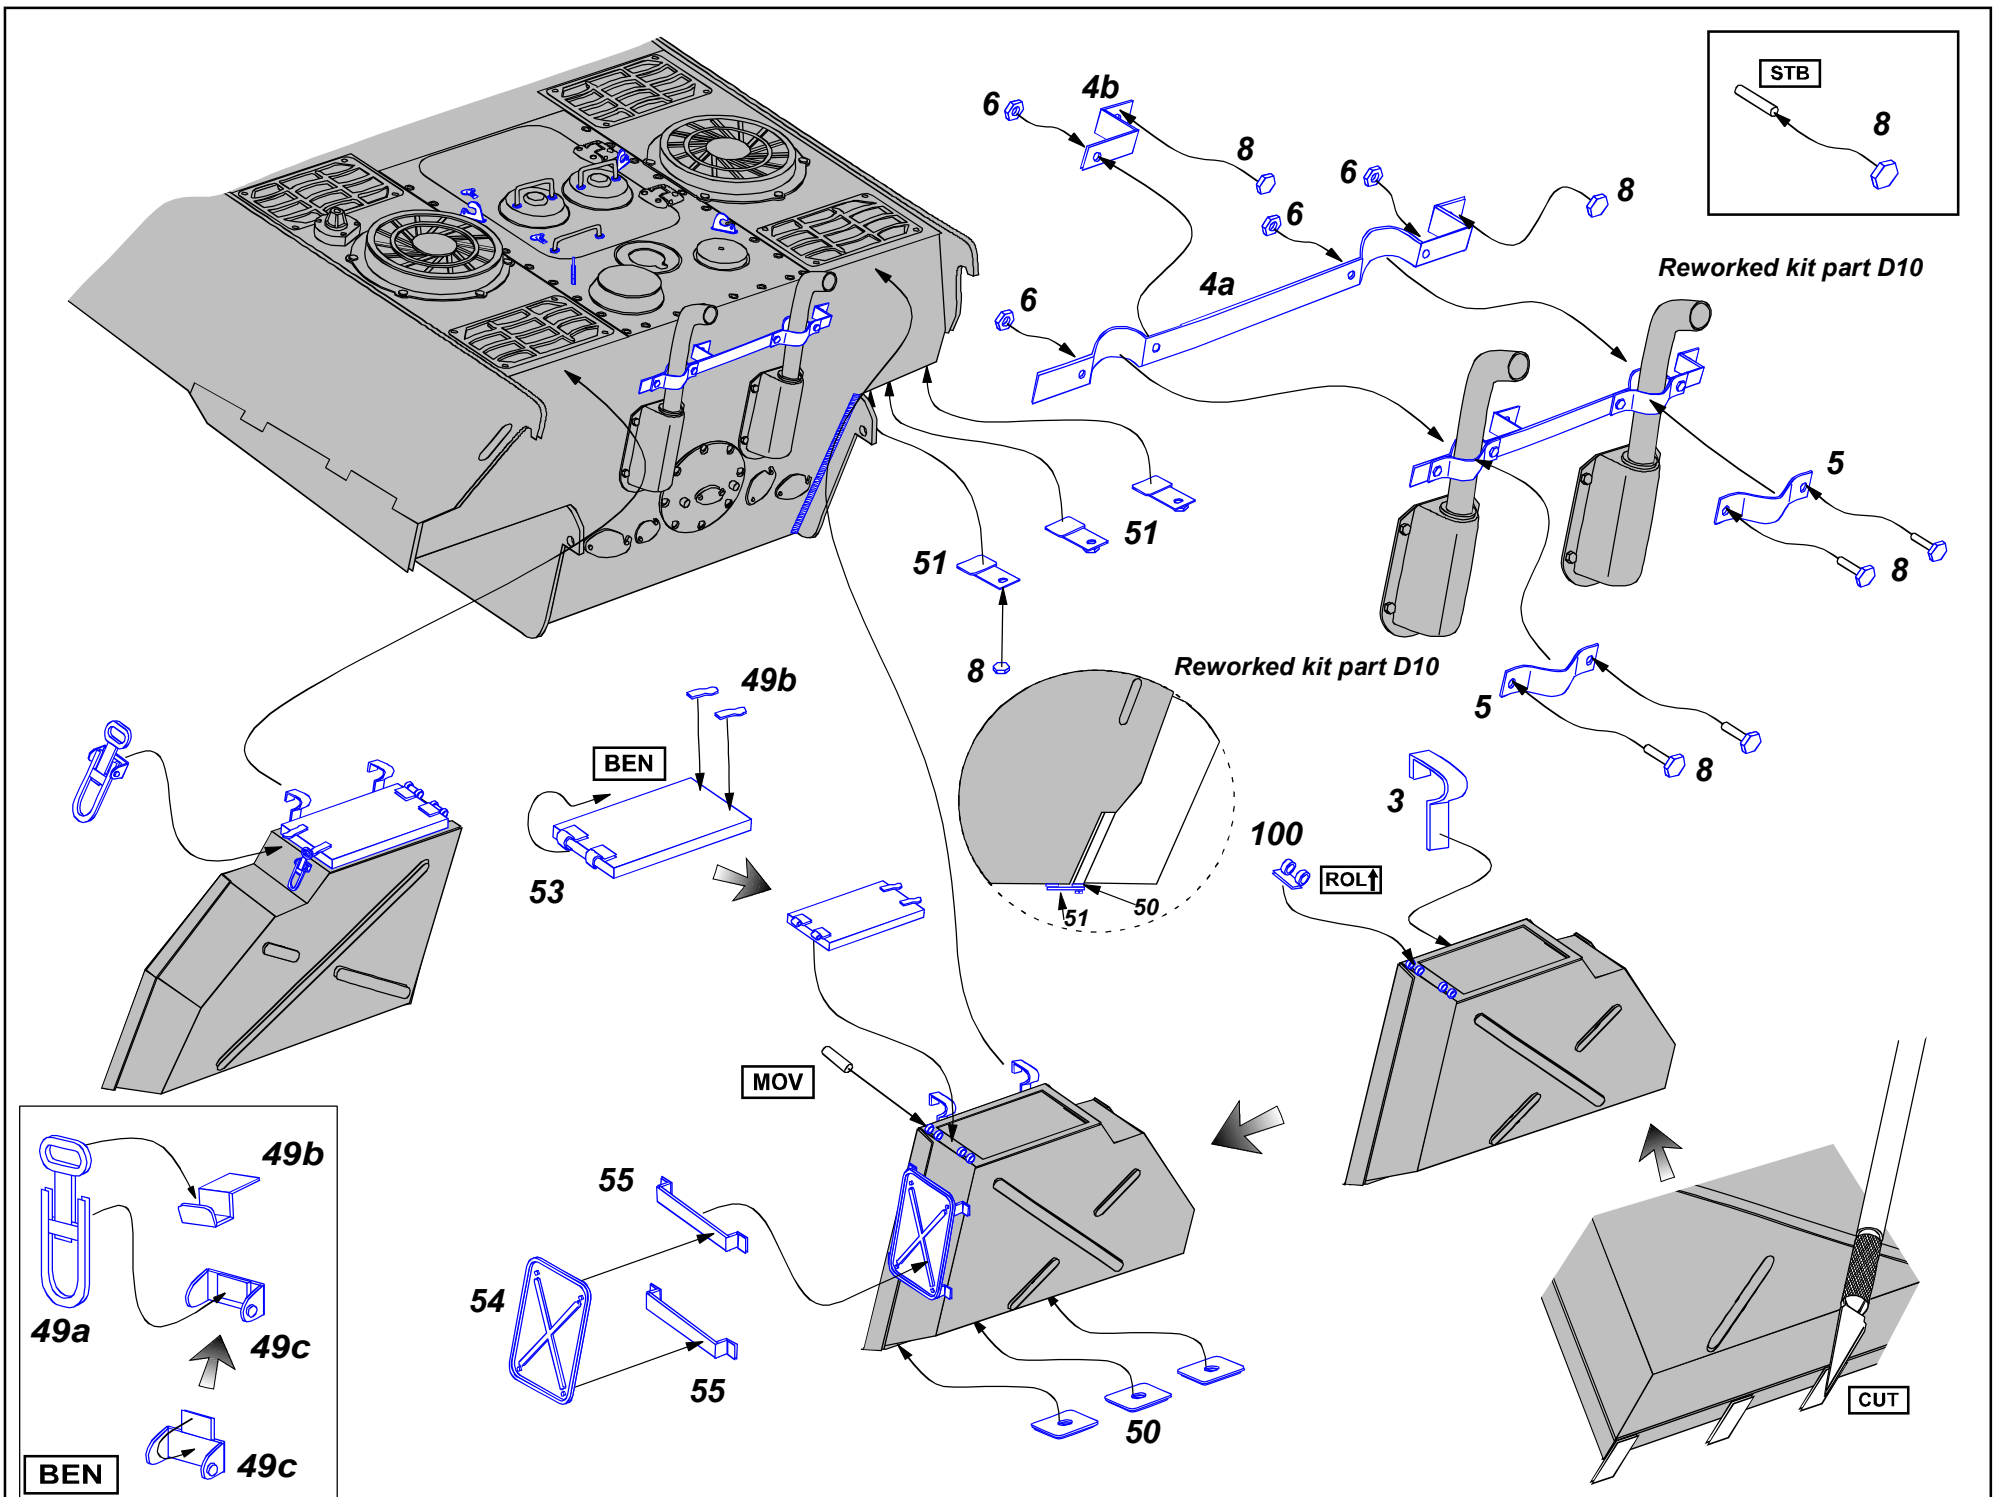

Panther version Ausf. D Early