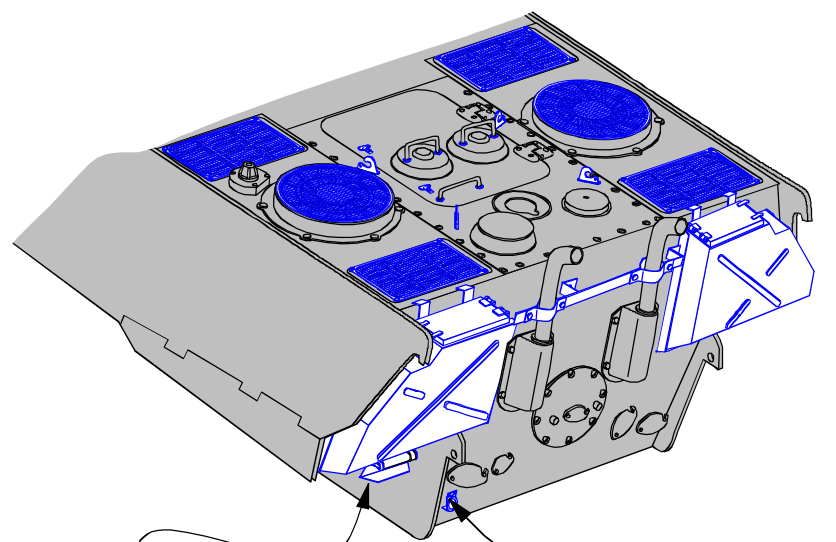

Panther version Ausf. D Early