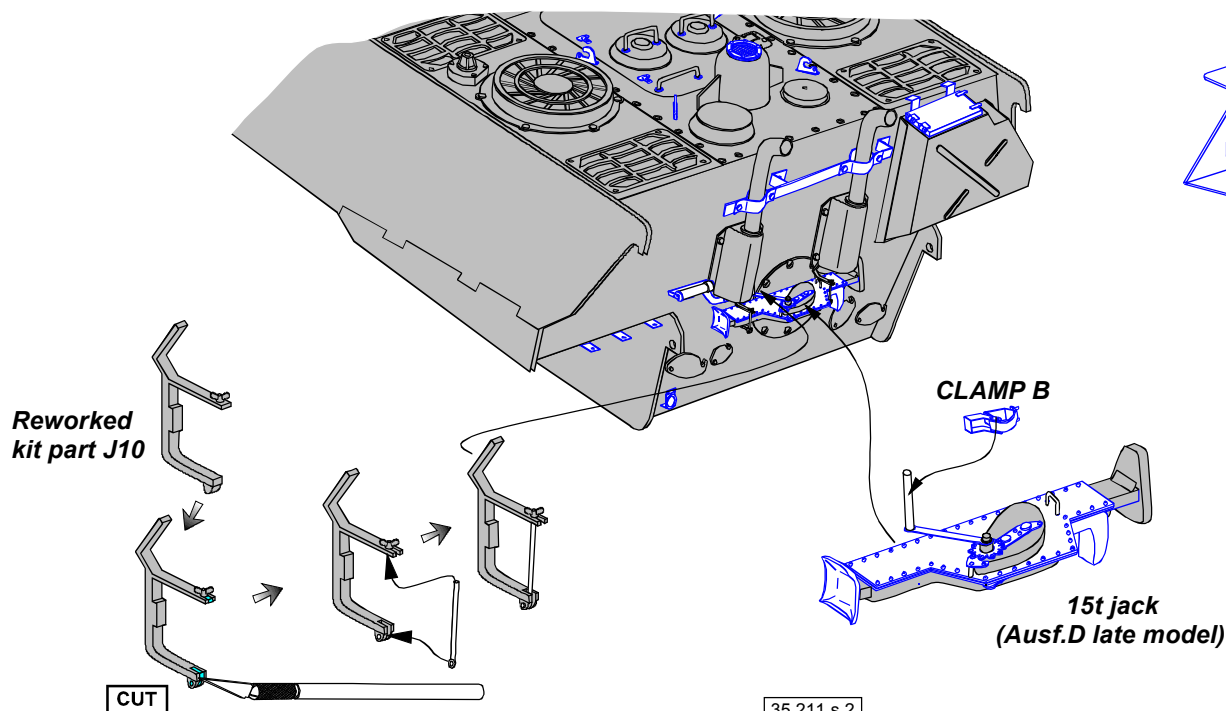

Panther version Ausf. D Early