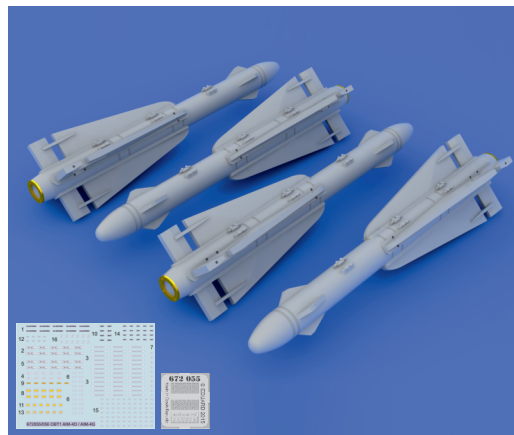

672 055 AIM-4D

1/72

BRASSIN

BRASSIN

eduard