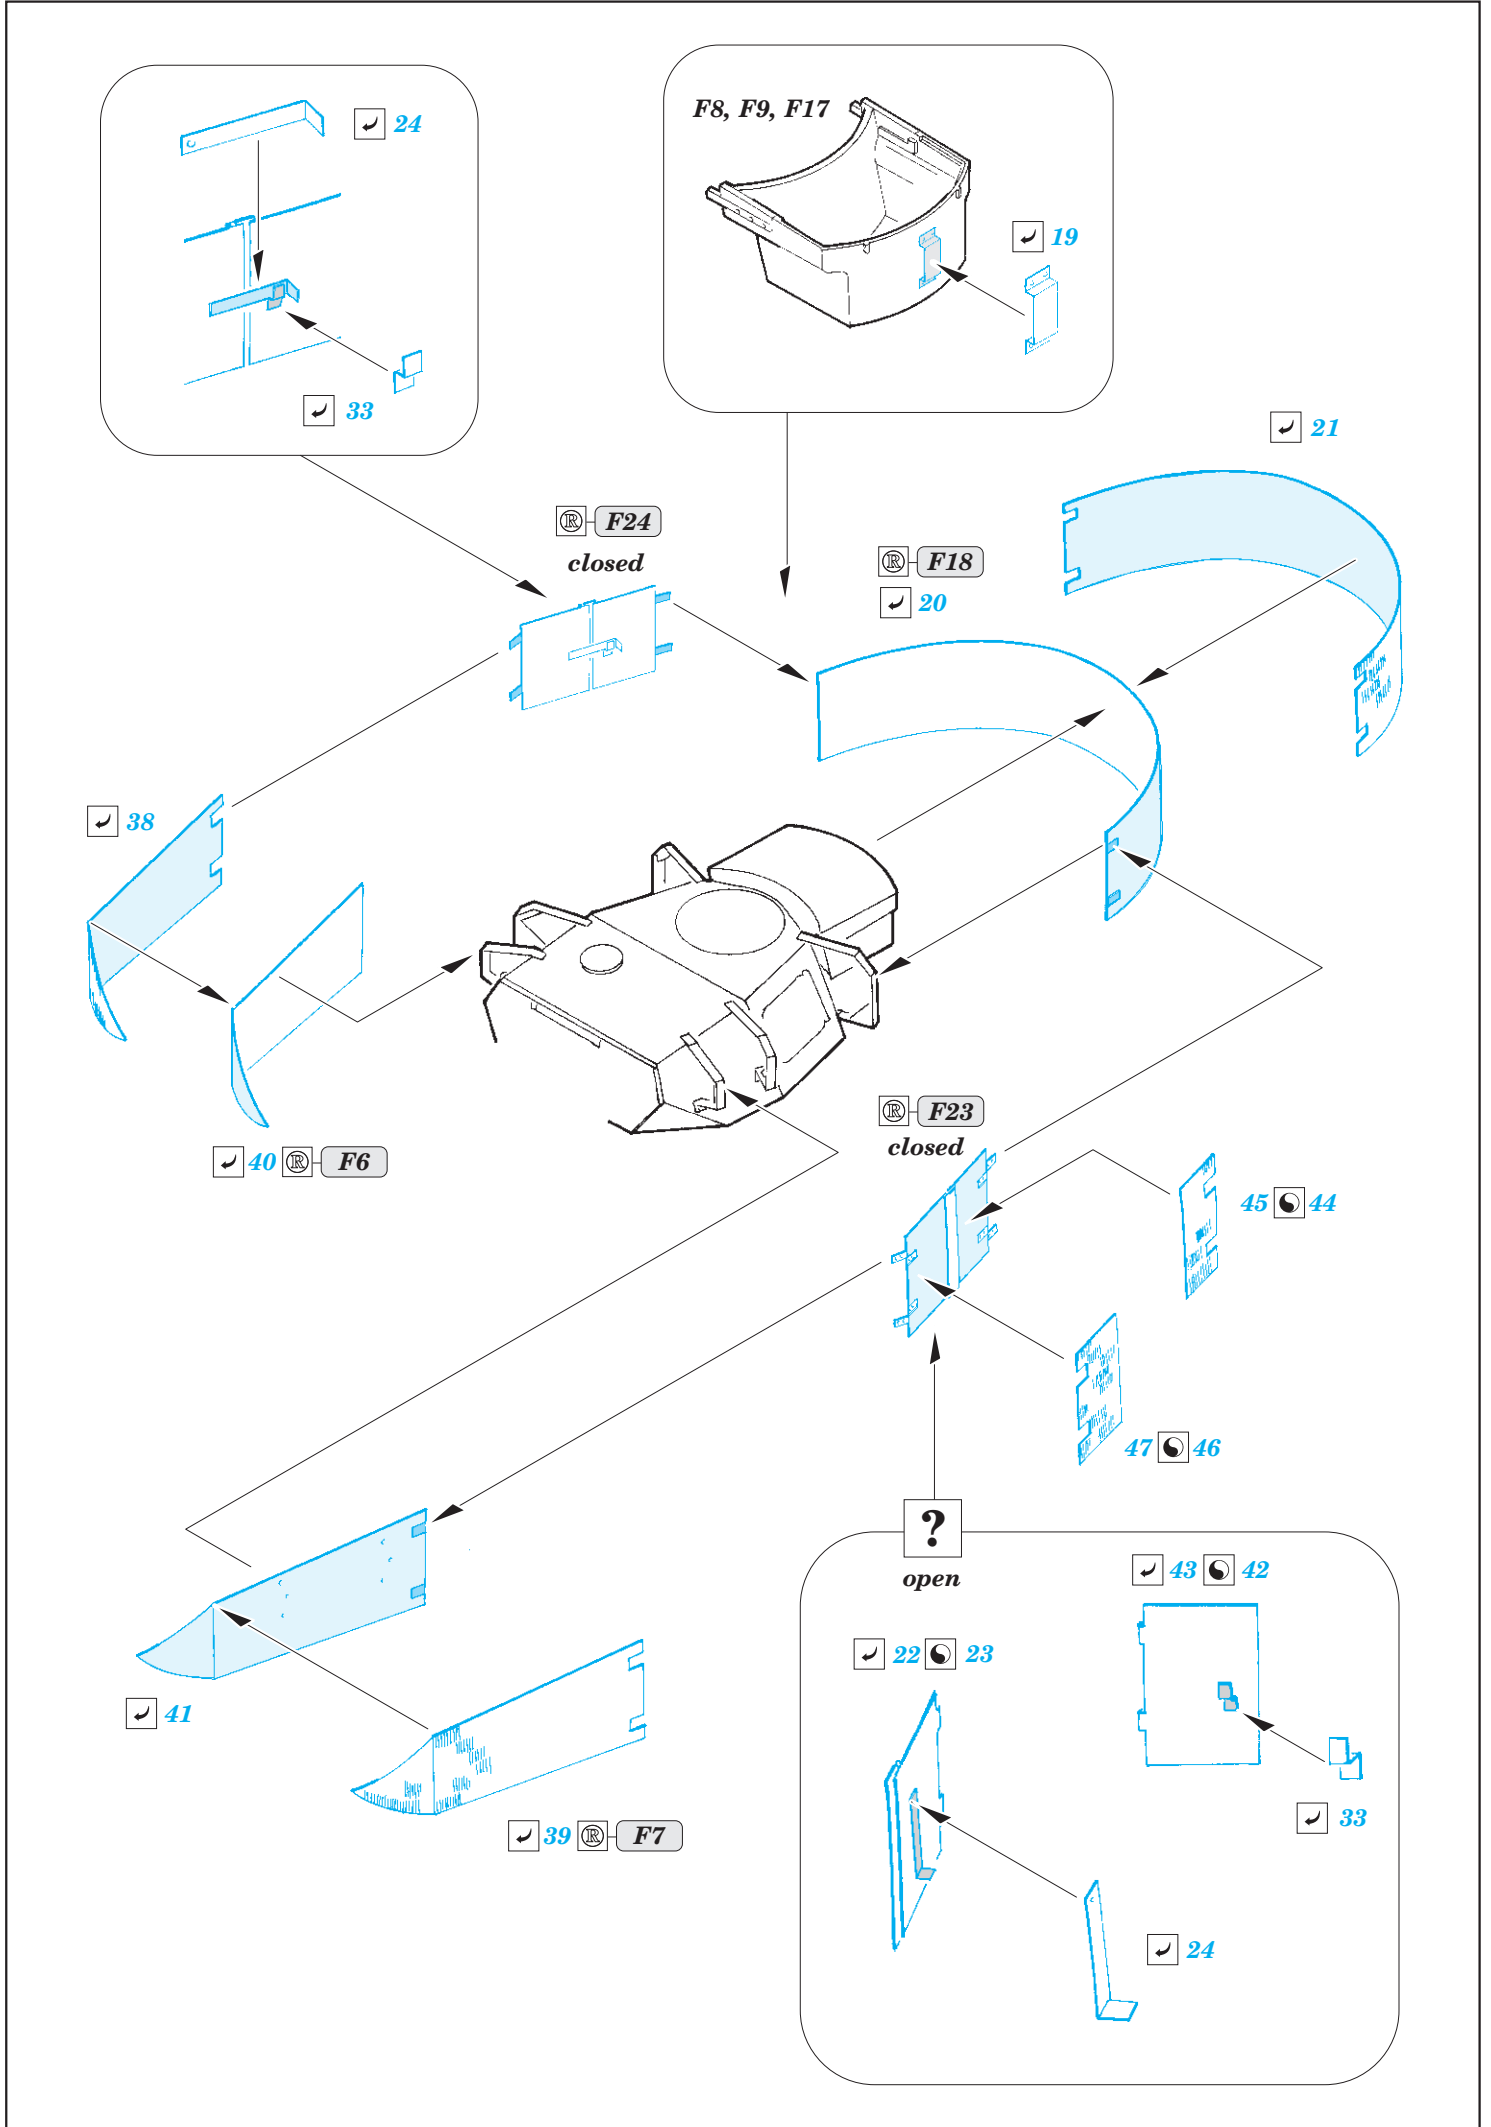

**cross-section**

?

30

26

36

34

15

7

13

5

11

3

9

1

**view of above**

Related products: 36 382 Panzer IV Ausf. H 1/35