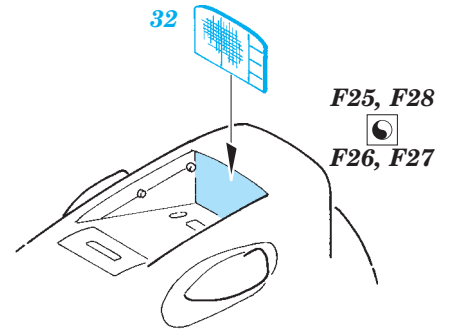

- ORIGINAL KIT PARTS
PŮVODNÍ DÍLY STAVEBNICE
- PHOTO-ETCHED PARTS
LEPTANÉ DÍLY
- PARTS TO BE REMOVED
DÍLY K ODSTRANĚNÍ
- FILL
TMELIT

2 pcs.

2 pcs.

4 pcs.

4 pcs.

2 pcs.

2 pcs.

2 pcs.

For further detail sets look for **eduard** 73 484 Lancaster B Mk.III Dambuster interior (not included in this set)

For further detail sets look for **eduard** 72 565 Lancaster B Mk.I/Mk.III landing flaps (not included in this set)