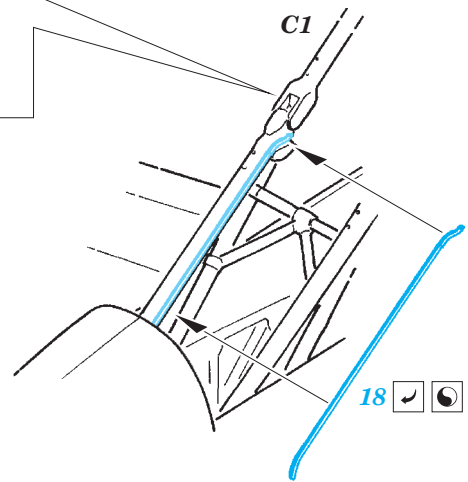

- ORIGINAL KIT PARTS
PŮVODNÍ DÍLY STAVEBNICE
- PHOTO-ETCHED PARTS
LEPTANÉ DÍLY
- PARTS TO BE REMOVED
DÍLY K ODSTRANĚNÍ
- FILL
TMELIT

2 pcs.

2 pcs.

4 pcs.

4 pcs.

2 pcs.

2 pcs.

2 pcs.

For further detail sets look for **eduard** 73 484 Lancaster B Mk.III Dambuster interior (not included in this set)

For further detail sets look for **eduard** 72 565 Lancaster B Mk.I/Mk.III landing flaps (not included in this set)