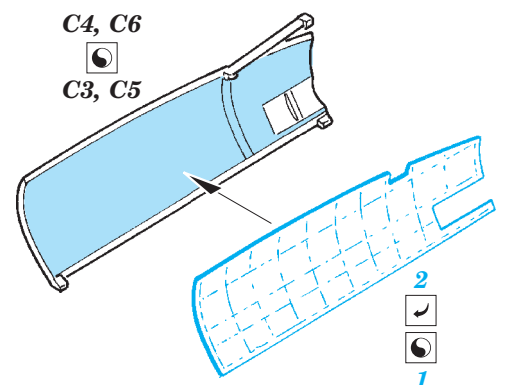

- ORIGINAL KIT PARTS
PŮVODNÍ DÍLY STAVEBNICE
- PHOTO-ETCHED PARTS
LEPTANÉ DÍLY
- PARTS TO BE REMOVED
DÍLY K ODSTRANĚNÍ
- FILL
TMELIT

2 pcs.

2 pcs.

4 pcs.

4 pcs.

2 pcs.

2 pcs.

2 pcs.

For further detail sets look for **eduard** 73 484 Lancaster B Mk.III Dambuster interior (not included in this set)

For further detail sets look for **eduard** 72 565 Lancaster B Mk.I/Mk.III landing flaps (not included in this set)