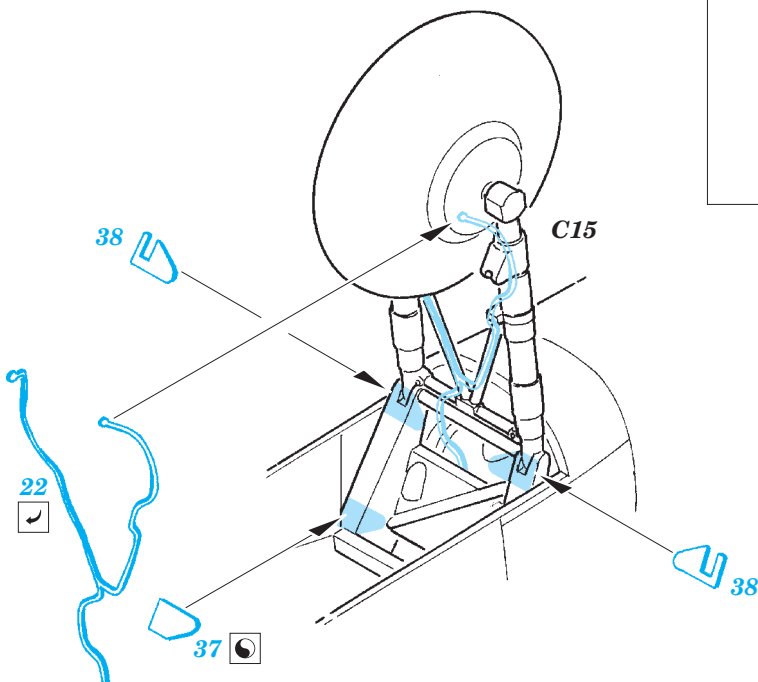

- ORIGINAL KIT PARTS
PŮVODNÍ DÍLY STAVEBNICE
- PHOTO-ETCHED PARTS
LEPTANÉ DÍLY
- PARTS TO BE REMOVED
DÍLY K ODSTRANĚNÍ
- FILL
TMELIT

2 pcs.

2 pcs.

4 pcs.

4 pcs.

2 pcs.

2 pcs.

2 pcs.

For further detail sets look for **eduard** 73 484 Lancaster B Mk.III Dambuster interior (not included in this set)

For further detail sets look for **eduard** 72 565 Lancaster B Mk.I/Mk.III landing flaps (not included in this set)