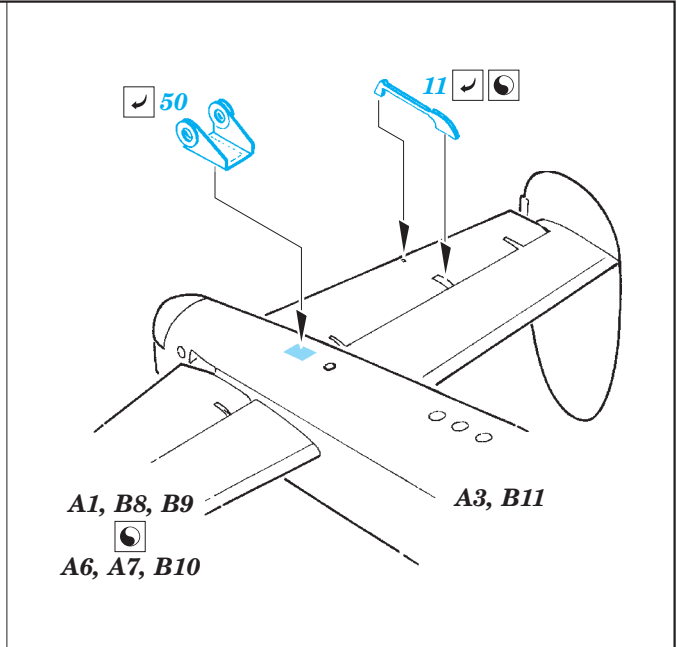

- ORIGINAL KIT PARTS
PŮVODNÍ DÍLY STAVEBNICE
- PHOTO-ETCHED PARTS
LEPTANÉ DÍLY
- PARTS TO BE REMOVED
DÍLY K ODSTRANĚNÍ
- FILL
TMELIT

2 pcs.

2 pcs.

4 pcs.

4 pcs.

2 pcs.

2 pcs.

2 pcs.

For further detail sets look for **eduard** 73 484 Lancaster B Mk.III Dambuster interior (not included in this set)

For further detail sets look for **eduard** 72 565 Lancaster B Mk.I/Mk.III landing flaps (not included in this set)