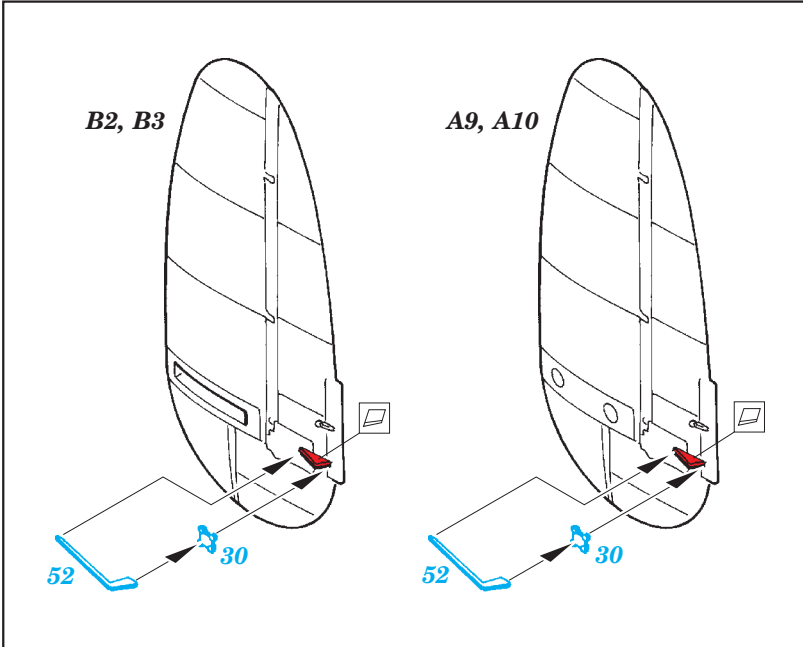

- ORIGINAL KIT PARTS
PŮVODNÍ DÍLY STAVEBNICE
- PHOTO-ETCHED PARTS
LEPTANÉ DÍLY
- PARTS TO BE REMOVED
DÍLY K ODSTRANĚNÍ
- FILL
TMELIT

2 pcs.

2 pcs.

4 pcs.

4 pcs.

2 pcs.

2 pcs.

2 pcs.

For further detail sets look for **eduard** 73 484 Lancaster B Mk.III Dambuster interior (not included in this set)

For further detail sets look for **eduard** 72 565 Lancaster B Mk.I/Mk.III landing flaps (not included in this set)