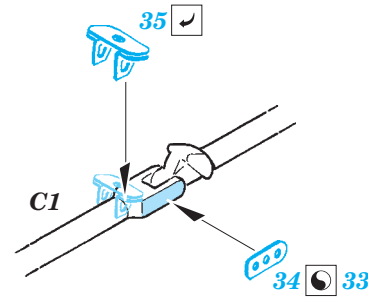

- ORIGINAL KIT PARTS
PŮVODNÍ DÍLY STAVEBNICE
- PHOTO-ETCHED PARTS
LEPTANÉ DÍLY
- PARTS TO BE REMOVED
DÍLY K ODSTRANĚNÍ
- FILL
TMELIT

2 pcs.

2 pcs.

4 pcs.

4 pcs.

2 pcs.

2 pcs.

2 pcs.

For further detail sets look for **eduard** 73 484 Lancaster B Mk.III Dambuster interior (not included in this set)

For further detail sets look for **eduard** 72 565 Lancaster B Mk.I/Mk.III landing flaps (not included in this set)