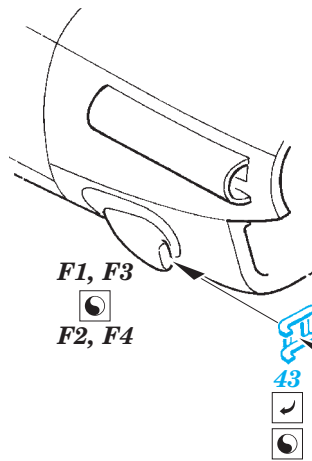

- ORIGINAL KIT PARTS
PŮVODNÍ DÍLY STAVEBNICE
- PHOTO-ETCHED PARTS
LEPTANÉ DÍLY
- PARTS TO BE REMOVED
DÍLY K ODSTRANĚNÍ
- FILL
TMELIT

2 pcs.

2 pcs.

4 pcs.

4 pcs.

2 pcs.

2 pcs.

2 pcs.

For further detail sets look for **eduard** 73 484 Lancaster B Mk.III Dambuster interior (not included in this set)

For further detail sets look for **eduard** 72 565 Lancaster B Mk.I/Mk.III landing flaps (not included in this set)