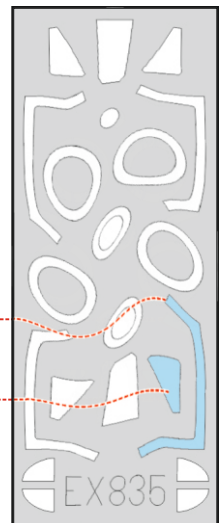

Vampire F.3 TFace

EX 835

for kit AIRFIX

scale 1/48

LIQUID MASK

E1

OUTSIDE

E2

INSIDE

E1

LIQUID MASK