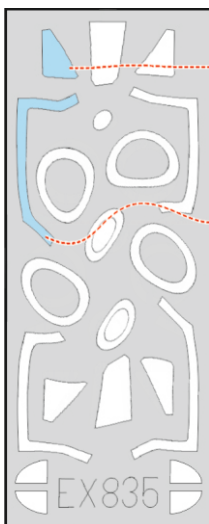

Vampire F.3 TFace

EX 835

for kit AIRFIX

scale 1/48

LIQUID MASK

E1

OUTSIDE

E2

INSIDE

E1

LIQUID MASK