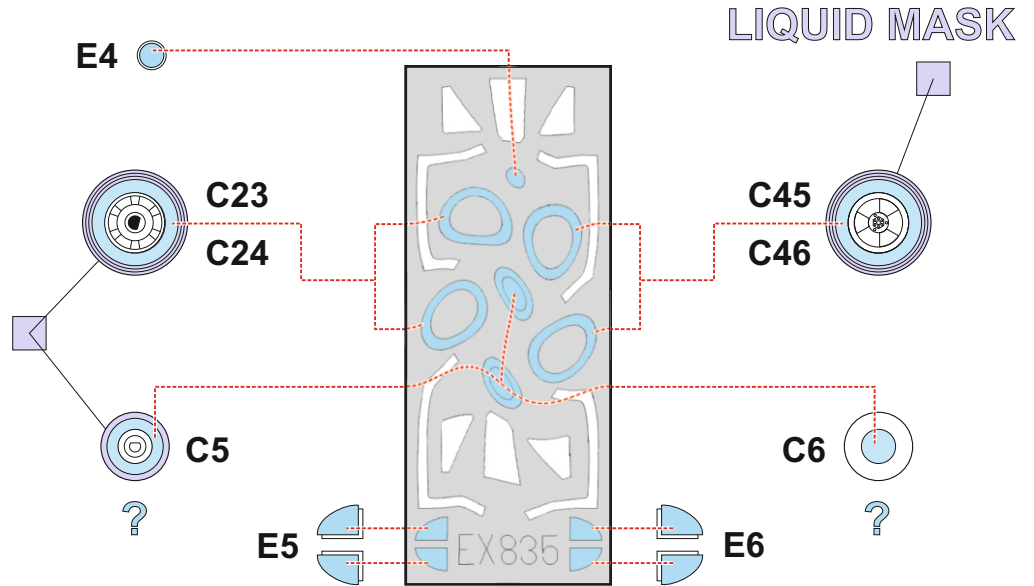

Vampire F.3 TFace

EX 835

for kit AIRFIX

scale 1/48

LIQUID MASK

E1

OUTSIDE

E2

INSIDE

E1

LIQUID MASK