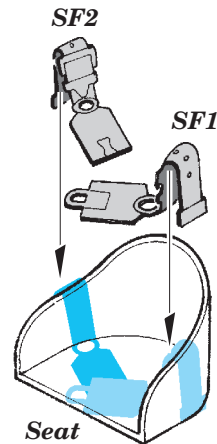

# Super Fabric Seatbelts France WWI

eduard

73 028

1/72 scale detail set • sada detailů pro model 1/72

## SF - Super Fabric Seatbelts

- 1. Remove SF part from the supporting paper using point tweezers.**
- 2. Put the SF part to its place.**
- 3. Fix the part using white glue.**

**Note: Do not use CA glue !!!**