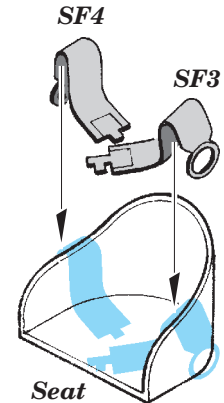

# Super Fabric Seatbelts France WWI

eduard

73 028

1/72 scale detail set • sada detailů pro model 1/72

## SF - Super Fabric Seatbelts

- 1. Remove SF part from the supporting paper using point tweezers.**
- 2. Put the SF part to its place.**
- 3. Fix the part using white glue.**

**Note: Do not use CA glue !!!**