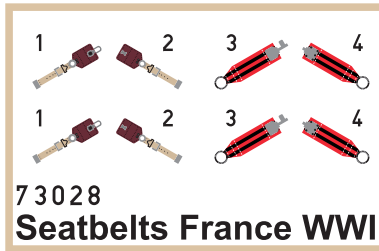

# Super Fabric Seatbelts France WWI

eduard

73 028

1/72 scale detail set • sada detailů pro model 1/72

## SF - Super Fabric Seatbelts

- 1. Remove SF part from the supporting paper using point tweezers.**
- 2. Put the SF part to its place.**
- 3. Fix the part using white glue.**

**Note: Do not use CA glue !!!**