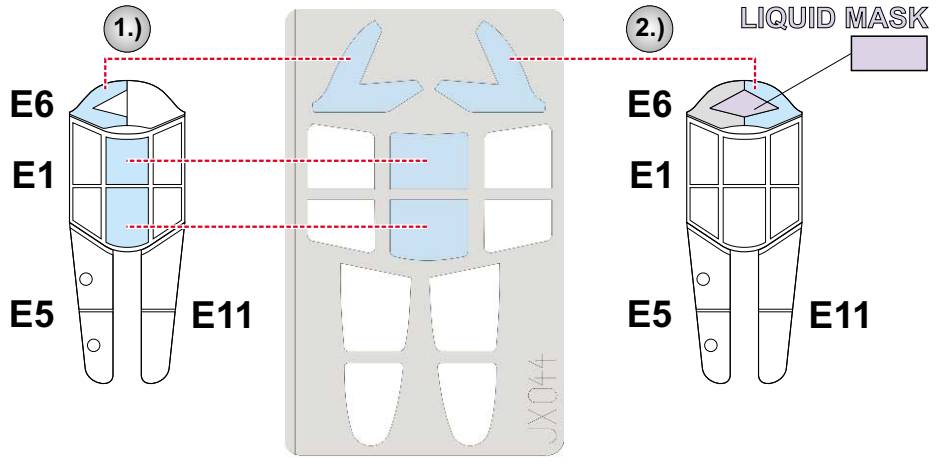

# P-40B Tomahawk 1/32

The die-cut mask for accurate canopy frame painting of the  
*Trumpeter* scale 1/32 KIT

JX 044

4.)  INTERIOR COLOR

5.)  CAMOUFLAGE COLOR

6.) REMOVE MASK