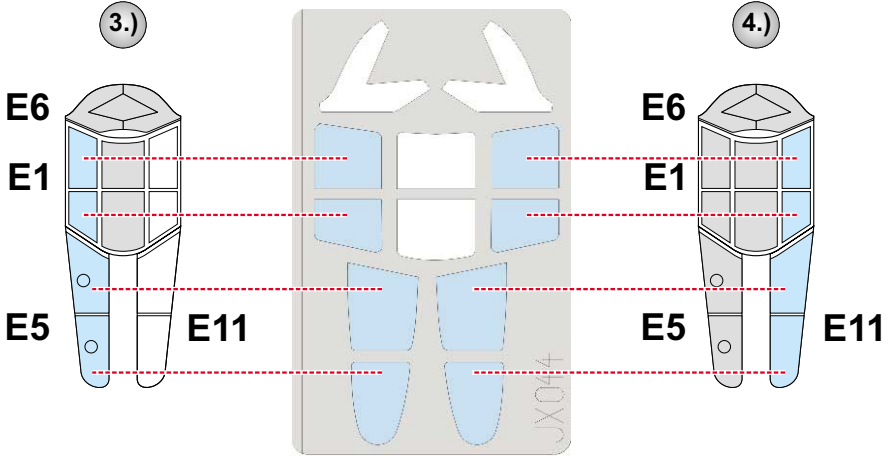

# P-40B Tomahawk 1/32

The die-cut mask for accurate canopy frame painting of the  
*Trumpeter* scale 1/32 KIT

JX 044

4.)  INTERIOR COLOR

5.)  CAMOUFLAGE COLOR

6.) REMOVE MASK