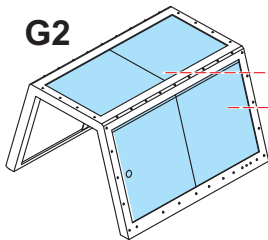

eduard
MASK

EX 400

Bf 109E-4/E-7

The die-cut mask for accurate canopy frame painting of the
Eduard 1/48 KIT

G6

G5

G2

G7