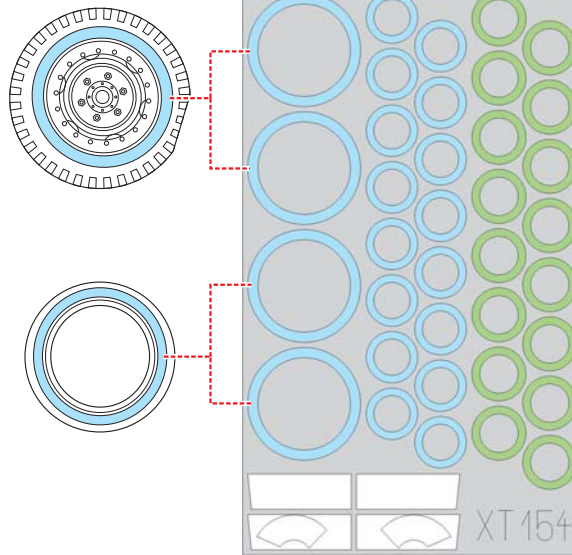

eduard
Express Mask

XT 154

M3/M3A Half Track

The die-cut mask for accurate canopy frame painting of the
Dragon scale 1/35 KIT

D1+D6 outside

D1+D6 inside