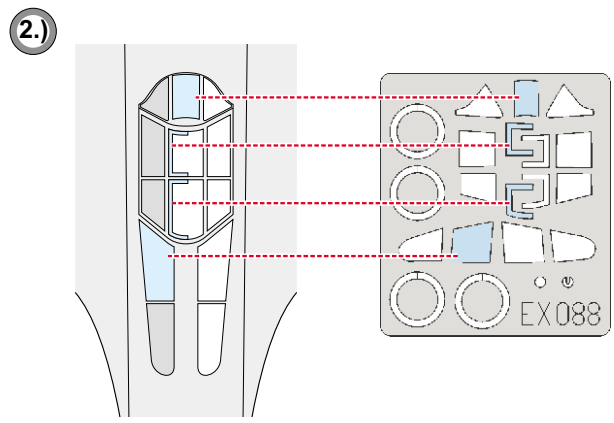

eduard
MASK

P-40B/C Tomahawk 1/48

The die-cut mask for accurate canopy frame painting of the
Academy/Hobbycraft scale 1/48 KIT

EX 088

5.) INTERIOR COLOR

6.) CAMOUFLAGE COLOR

REFERENCES: Squadron/Signal Publ.:IN ACTION #1026 - CURTIS P-40
Detail in Scale # 61 / Part 1
Walk Around # 8