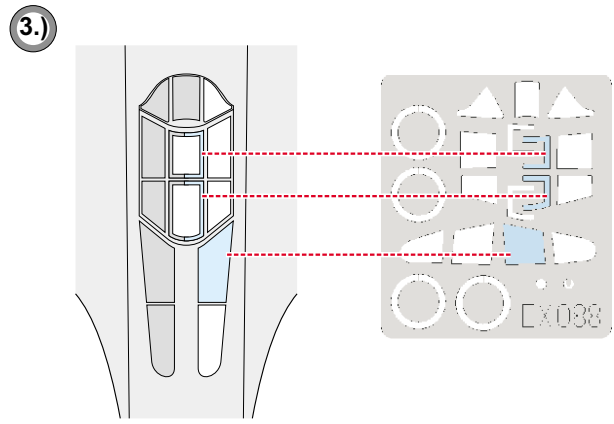

eduard
MASK

P-40B/C Tomahawk 1/48

The die-cut mask for accurate canopy frame painting of the
Academy/Hobbycraft scale 1/48 KIT

EX 088

5.) INTERIOR COLOR

6.) CAMOUFLAGE COLOR

REFERENCES: Squadron/Signal Publ.:IN ACTION #1026 - CURTIS P-40
Detail in Scale # 61 / Part 1
Walk Around # 8