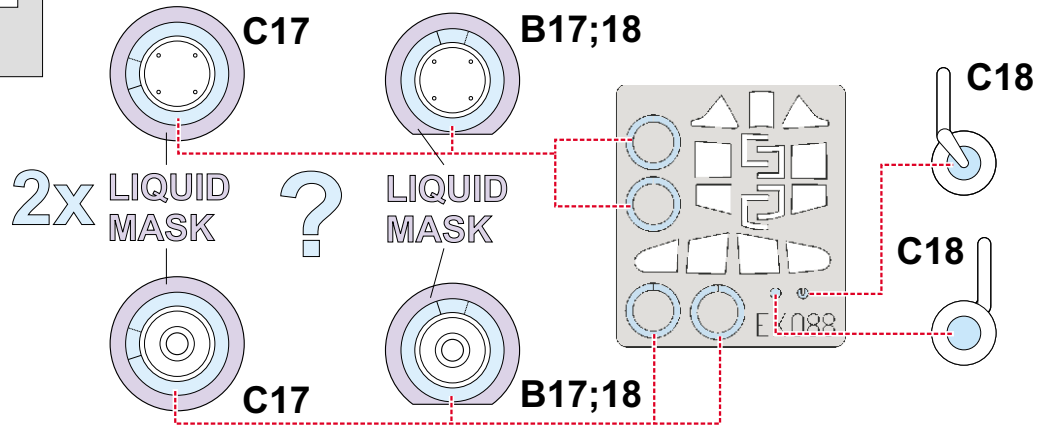

eduard
MASK

P-40B/C Tomahawk 1/48

The die-cut mask for accurate canopy frame painting of the
Academy/Hobbycraft scale 1/48 KIT

EX 088

5.) INTERIOR COLOR

6.) CAMOUFLAGE COLOR

REFERENCES: Squadron/Signal Publ.:IN ACTION #1026 - CURTIS P-40
Detail in Scale # 61 / Part 1
Walk Around # 8