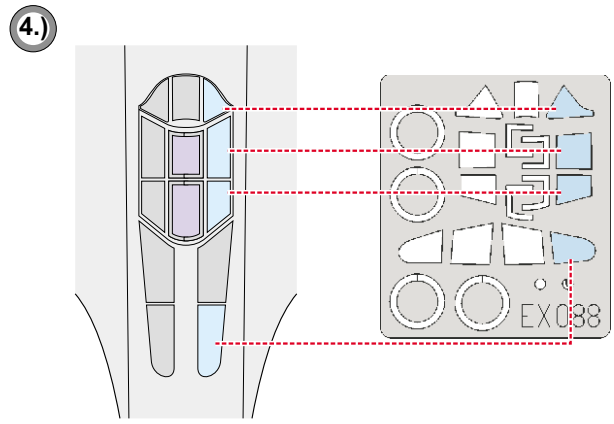

eduard
MASK

P-40B/C Tomahawk 1/48

The die-cut mask for accurate canopy frame painting of the
Academy/Hobbycraft scale 1/48 KIT

EX 088

5.) INTERIOR COLOR

6.) CAMOUFLAGE COLOR

REFERENCES: Squadron/Signal Publ.:IN ACTION #1026 - CURTIS P-40
Detail in Scale # 61 / Part 1
Walk Around # 8