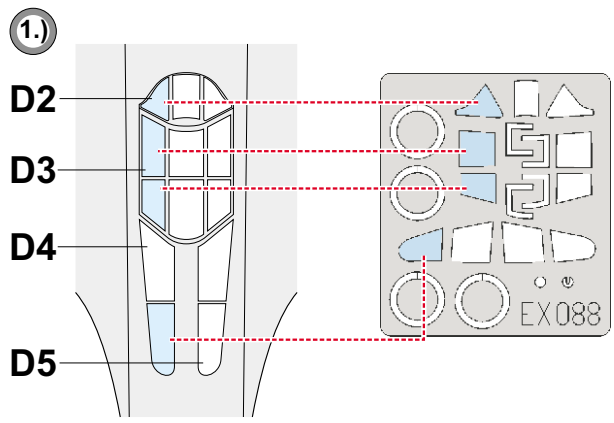

eduard
MASK

P-40B/C Tomahawk 1/48

The die-cut mask for accurate canopy frame painting of the
Academy/Hobbycraft scale 1/48 KIT

EX 088

5.) INTERIOR COLOR

6.) CAMOUFLAGE COLOR

REFERENCES: Squadron/Signal Publ.:IN ACTION #1026 - CURTIS P-40
Detail in Scale # 61 / Part 1
Walk Around # 8