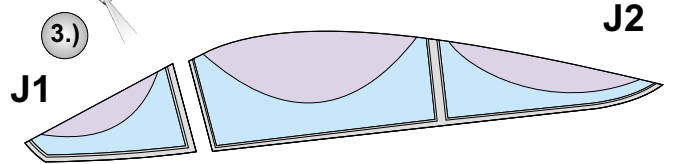

eduard
MASK

F-15C Eagle

1/32

The die-cut mask for accurate canopy frame painting of the
Tamiya scale 1/32 KIT

JX 018

INTERIOR COLOR

RUBBER COLOR

4.) REMOVE MASK