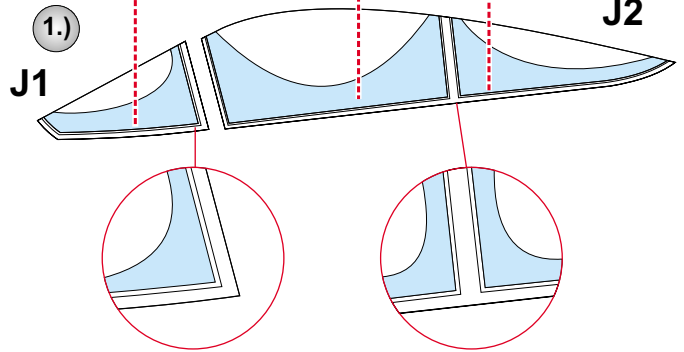

eduard
MASK

F-15C Eagle

1/32

The die-cut mask for accurate canopy frame painting of the
Tamiya scale 1/32 KIT

JX 018

INTERIOR COLOR

RUBBER COLOR

4.) REMOVE MASK