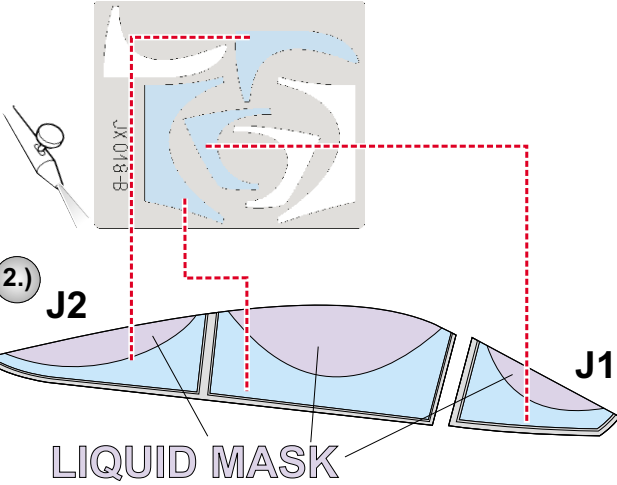

eduard
MASK

F-15C Eagle

1/32

The die-cut mask for accurate canopy frame painting of the
Tamiya scale 1/32 KIT

JX 018

INTERIOR COLOR

RUBBER COLOR

4.) REMOVE MASK

CAMOUFLAGE COLOR