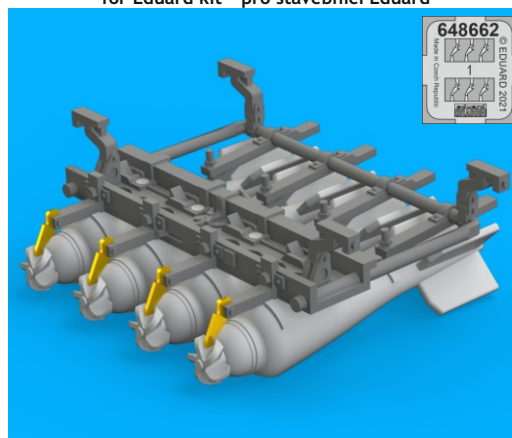

# 648 662 Sopwith Camel 20lb bomb carrier

for Eduard kit - pro stavěbnici Eduard

1/48 scale

R21

R22 4pcs.

# Sopwith Camel 20lb bomb carrier

for Eduard kit - pro stavěbnici Eduard

1/48

**BEST BRASS RESIN AROUND!**

**1****2****3**

- |  |   |  |                     |
|--|---|--|---------------------|
|  | REMOVE<br>ODSTRANIT                       |  | BEND<br>OHNOUT      |
|  | GRIND<br>OBROUSIT                         |  | OPTION<br>VOLBA     |
|  | DRILL HOLE<br>VRTAT OTVOR                 |  | REPLACE<br>NAHRADIT |
|  | SYMMETRICAL ASSEMBLY<br>SYMETRICKÁ MONTÁŽ |  |                     |
|  | SCRIBE THE PANEL AND HOLES<br>RYTI        |  |                     |
|  | REVERSE SIDE<br>OTOČIT                    |  |                     |